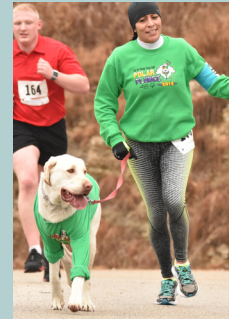

PRESENTING
**THE
 GREATEST
 PLUNGE ON
 EARTH**

LAKE OF THE OZARKS

**OSAGE BEACH
 FEB. 23, 2019**

CSchuster@SOMO.org

573.469-7839

You can also support SOMO's athletes by walking or running in the Polar Bear Strut! It takes place the same day as the Plunge. For more info, visit SOMO.org/Plunge.

The Polar Plunge is one of many events hosted by law enforcement to benefit their charity of choice, Special Olympics Missouri. All proceeds benefit year-round sports training and athletic competition for children and adults with intellectual disabilities.